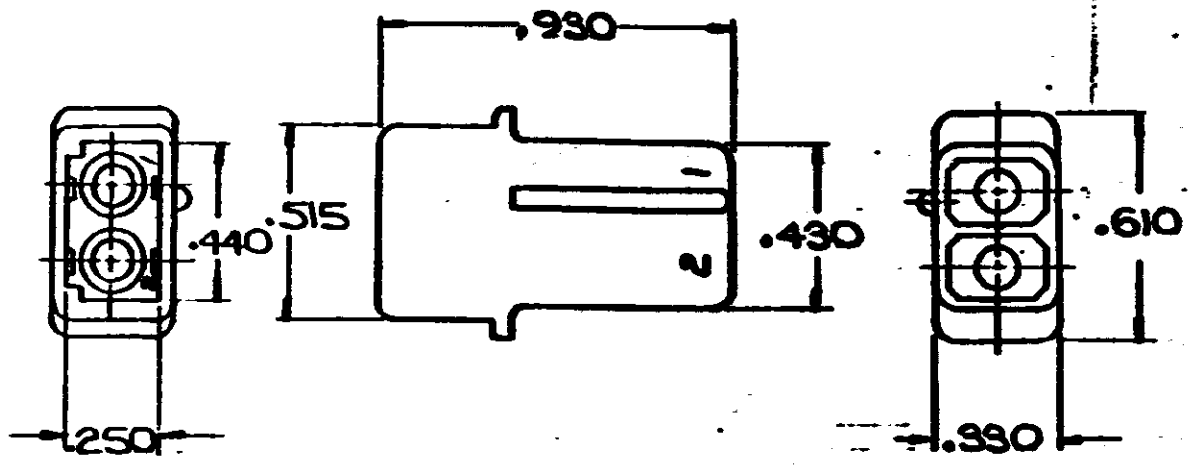

NUMBER 480724

1. MATES WITH PLUG 480723
2. TO BE USED WITH MATE-N-LOK DUAL LANCE PINS.

HOUSING	MATERIAL	COLOR
480724-0	NYLON	NATURAL

DIMENSIONS IN INCHES DO NOT SCALE PRINT

Unpublished U.S. Pat. Not to be reproduced nor published without the express written consent of AMP Incorporated.

©1973 BY AMP INCORPORATED ALL RIGHTS RESERVED AMP PRODUCTS COVERED BY PATENTS AND/OR PATENTS PENDING		CUSTOMER COPY REFERENCE ONLY	
MATERIAL AND FINISH SEE TABLE		 AMP INCORPORATED MERRIMACK, VERMONT	
WIRE — RANGE — INSULATION TYPE — H — — H —		CLASS .084 PIN HOUSING TYPE FREE HANGING	
TOLERANCE EXCEPT AS NOTED ± .015 ± .1" ± .1"		NAME 2 CIRCUIT MATE-N-LOK CAP DUAL LANCE HOUSING	
LTR REVISION RECORD DR 3-15-73 G. ECKMAN CHK 2/11/73		ECN DATE DE 3-21-73 APP 3-21-73	
DR 3-15-73 G. ECKMAN CHK 2/11/73		ECN DATE DE 3-21-73 APP 3-21-73	